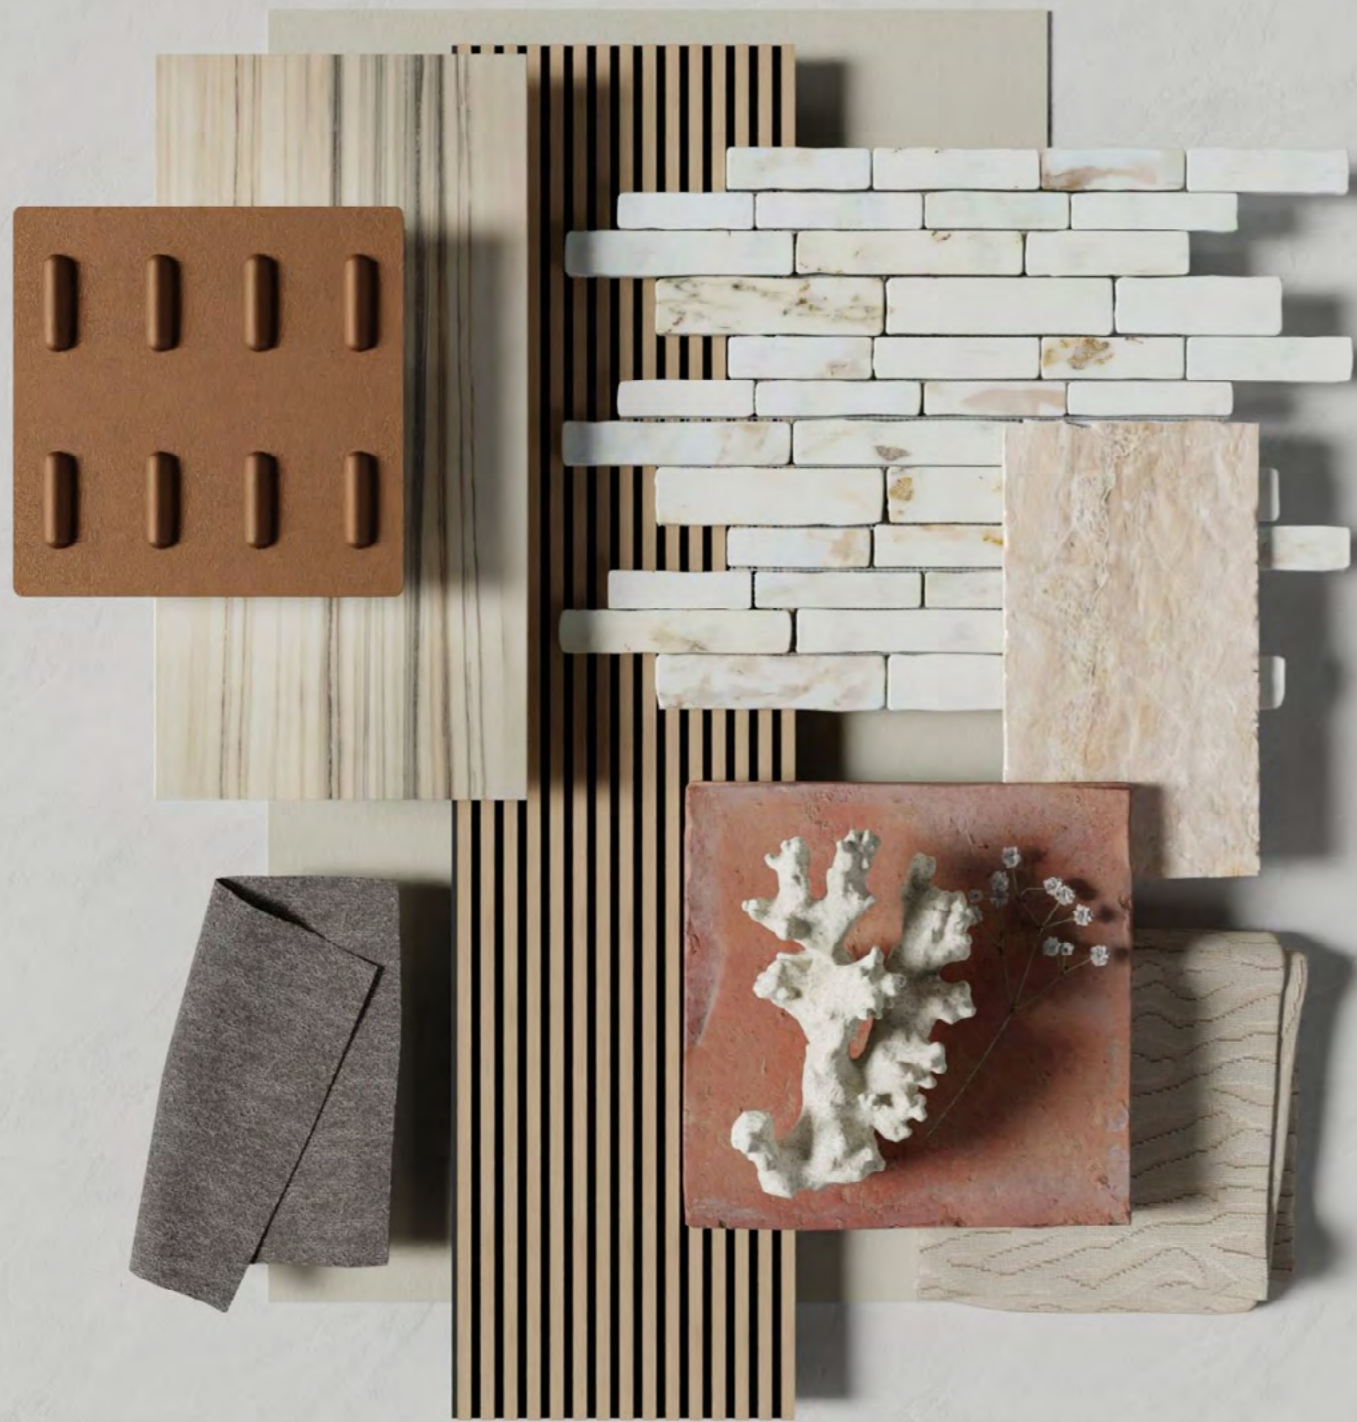

RODOS

Single Product Catalogue
Tek Ürün Katalođu

L
E
S
S
I
M
S
O
R
E

TIMELESS ELEGANCE

Three Seater
Üçlü Oturma
Main Colour—L-603 Gri
Leg—Walnut

The Rodos sofa set is designed to add a sophisticated touch to your living space. With its flawless lines and balanced form, it offers an elegance that deserves to be the crown jewel of every home. Its upholstery in soft tones and its simple, modern design easily adapts to all kinds of decoration styles.

MODERN FACE OF SIMPLICITY SADELİĞİN MODERN YÜZÜ

Every detail of Rodos makes it a desirable piece. The soft textured fabrics and elegant leg designs make this sofa set a work of art, both visually and tactilely. This set is designed not just for sitting, but for enjoying every moment.

Our Punto (P) series fabric can be applied to all modern sets. It is a type of fabric that everyone can easily prefer with its knitted fabric structure that gives the feeling of weaving, paw-friendly and easy cleaning features.

ATLAS SERIES SERİSİ

Atlas (A) series is a soft type of leather-like nubuck fabrics blended with suede. It can be preferred to all products due to its structure. It is paw-friendly and easy to clean. Especially Levkas (L) series can be combined with woven fabric.