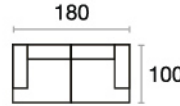

Azero

Sofa Set

technique
information

Four Seater Sofa
Dörtlü Kanepede

w/g	d/d	h/y
260	100	81

Three Seater
Üçlü Kanepede

w/g	d/d	h/y
230	100	81

Monza Armchair
Monza Berjer

w/g	d/d	h/y
70	90	81

Toledo Armchair
Toledo Berjer

w/g	d/d	h/y
76	88	92

Pouf
Puf

w/g	d/d	h/y
73	73	42

Four Seater Sofa
Dörtlü Kanepede

Three Seater
Üçlü Kanepede

Two Seater Sofa
İkili Kanepede