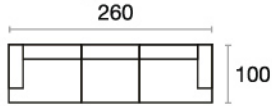

Azero

Sofa Set

technique
information

Four Seater Sofa
Dörtlü Kanepede

w/g	d/d	h/y
260	100	81

Three Seater
Üçlü Kanepede

w/g	d/d	h/y
230	100	81

Monza Armchair
Monza Berjer

w/g	d/d	h/y
70	90	81

Toledo Armchair
Toledo Berjer

w/g	d/d	h/y
76	88	92

Pouf
Puf

w/g	d/d	h/y
73	73	42

Four Seater Sofa
Dörtlü Kanepede

Three Seater
Üçlü Kanepede

Two Seater Sofa
İkili Kanepede