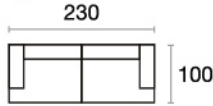

Azero

Sofa Set

technique
information

Four Seater Sofa
Dörtlü Kanepede

w/g	d/d	h/y
260	100	81

Three Seater
Üçlü Kanepede

w/g	d/d	h/y
230	100	81

Monza Armchair
Monza Berjer

w/g	d/d	h/y
70	90	81

Toledo Armchair
Toledo Berjer

w/g	d/d	h/y
76	88	92

Pouf
Puf

w/g	d/d	h/y
73	73	42

Four Seater Sofa
Dörtlü Kanepede

Three Seater
Üçlü Kanepede

Two Seater Sofa
İkili Kanepede