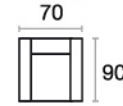

Monza Armchair
Monza Berjer