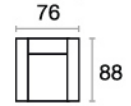

Toledo Armchair
Toledo Berjer